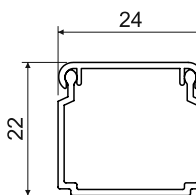

LV 24X22

MAT
⊃
⊃
⊃
⊃
⊃
⊃
⊃
⊃
⊃

PVC -5 - +60°C 850°C A1 - F 30 sec. 0,5 J 400 mm² Pb Free ⚡ IP 40

- ✓ Standard shape.
- ✓ Designed for wall or ceiling mounting.
- ✓ Double lock on lid increasing the trunking's rigidity and ensuring stronger cover fixation.

Accessories			
	conf.	package	EAN
8791 - end			
	HB	10	8595057651609
8792 - connecting			
	HB	10	8595057651616
8793 - bending			
	HB	10	8595057651623
8794 - branching			
	HB	10	8595057651630
8795 - inner corner			
	HB	10	8595057651647
8796 - outer corner			
	HB	10	8595057651654
8797 - grommet			
	HB	10	8595057651661
intended for transition to the LK 80X28 trunking box			

conf.		L			EAN	note
		m	m			
HA	white	3	144	folie	8595057601420	without protective foil
HD	white	2	40	carton	8595057609532	with protective foil
P2	white	2	30	carton	8595057690950	self-adhesive tape