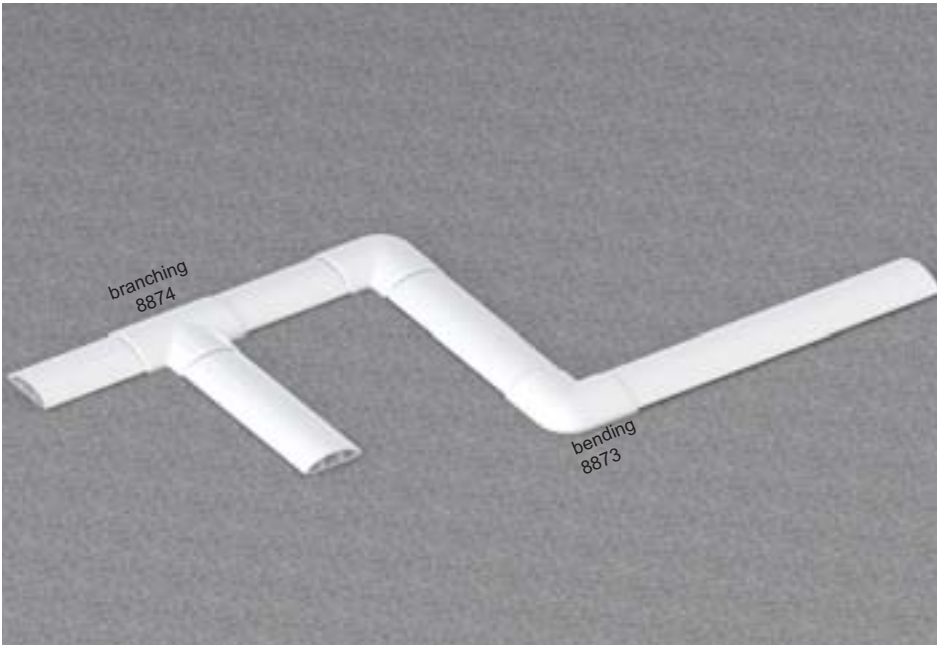

LO 75

Accessories			
	conf.	package	EAN
<b>8873 - bending</b>			
	HB	2	8595057656604
	KB	2	8595057656611
	LB	2	8595057662292
<b>8874 - branching</b>			
	HB	2	8595057656628
	KB	2	8595057656635
	LB	2	8595057662308

PVC -5 - +60°C 850°C A1 - F 30 sec. 2 J 170; 360; 170 mm<sup>2</sup> IP 30 IK07

- ✓ Designed for mounting on the floor.
- ✓ Designed for load capacity common in apartments and offices.

conf.		L			EAN	note
		m	m			
HA	white	3	30	folie	8595057656567	
HD	white	2	28	carton	8595057656574	
KD	light grey	2	28	carton	8595057656598	
LD	dark grey	2	28	carton	8595057662223	