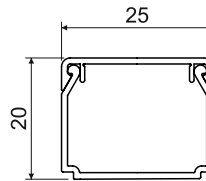

LHD 25X20

MAT
🌡️
🔥
🔥
🔥
⬇️
📏
💣
☔
⚡

PVC -5 - +60°C 850°C A1 - F 30 sec. 0,5 J 400 mm<sup>2</sup> IP 40 IK06

- ✓ Standard shape.
- ✓ Designed for wall or ceiling mounting.
- ✓ Double lock on lid increasing the trunking's rigidity and ensuring stronger cover fixation.

Accessories			
	conf.	package	EAN
<b>8911 - end</b>			
	HB	10	8595057616684
<b>8912 - connecting</b>			
	HB	10	8595057616677
<b>8913 - bending</b>			
	HB	10	8595057616660
<b>8914 - branching</b>			
	HB	10	8595057616639
<b>8915 - inner corner</b>			
	HB	10	8595057616646
<b>8916 - outer corner</b>			
	HB	10	8595057616653

conf.		L			EAN	note
		m	m			
HA	white	3	75	folie	8595057616820	without protective foil
HD	white	2	40	carton	8595057616844	with protective foil
P2	white	2	40	carton	8595057691049	self-adhesive tape