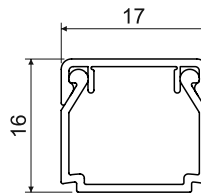

LHD 17X17

MAT
🌡️
🔥
🔥
🔥
⏱️
⚡
📏
♻️
💣
☔
🛡️

PVC -5 - +60°C 850°C A1 - F 30 sec. 0,5 J 190 mm² Pb Free IP 40 IK06

- ✓ Standard shape.
- ✓ Designed for wall or ceiling mounting.
- ✓ Double lock on lid increasing the trunking's rigidity and ensuring stronger cover fixation.

Accessories			
	conf.	package	EAN
8671 - end			
	HB	10	8595057616752
8672 - connecting			
	HB	10	8595057616745
8673 - bending			
	HB	10	8595057616738
8674 - branching			
	HB	10	8595057616714
8675 - inner corner			
	HB	10	8595057616721
8676 - outer corner			
	HB	10	8595057616707

conf.		L			description	EAN	note
		m	m				
HA	white	3	264	folie	8595057616523	without protective foil	
HD	white	2	70	carton	8595057619920	with protective foil	
P1	white	3	150	folie	8595057665958	self-adhesive tape	
P2	white	2	70	carton	8595057691001	self-adhesive tape	