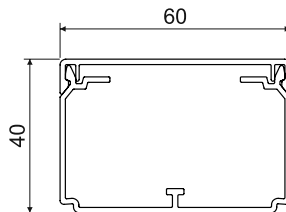

LH 60X40

MAT									
PVC	-5 - +60°C	850°C	A1 - F	30 sec.	0,5 J	1870 mm ²		IP 40	IK06

- ✓ Standard shape.
- ✓ Designed for wall or ceiling mounting.
- ✓ Double lock on lid increasing the trunking's rigidity and ensuring stronger cover fixation.
- ✓ Spacers are included in the package – always 1 pc per 1 m.

conf.		L			EAN	note
		m	m			
HD	white	2	16	carton	8595057610491	with protective foil

Accessories			
	conf.	package	EAN
8651 - end			
	HB	10	8595057614109
8652 - connecting			
	HB	10	8595057613256
8653 - bending			
	HB	10	8595057614284
8653R - bending round			
	HB	2	8595057698598
8654 - branching			
	HB	10	8595057613270
8654R - branching round			
	HB	2	8595057698604
8655 - inner corner (variable)			
	HB	10	8595057614260
8656 - outer corner (variable)			
	HB	10	8595057614246
RLH 60X40 - spacer			
	HB	100	8595057610385
PEKD 40 - partition wall			
	-C	20 m	8595057690448
		more information on pg. 2-57	