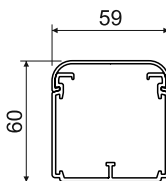

## EKE 60X60

- ✓ It is designed for inserting multiple cables or cables of larger diameters.
- ✓ Possibility to insert PEKE 60 and PKS 70/60 partition walls.
- ✓ Spacers are included in the package – always 1 pc per 1 m.

conf.		L			EAN	note
		m	m			
HA	white	3	36	folie	8595057620759	
HD	white	2	18	carton	8595057620766	