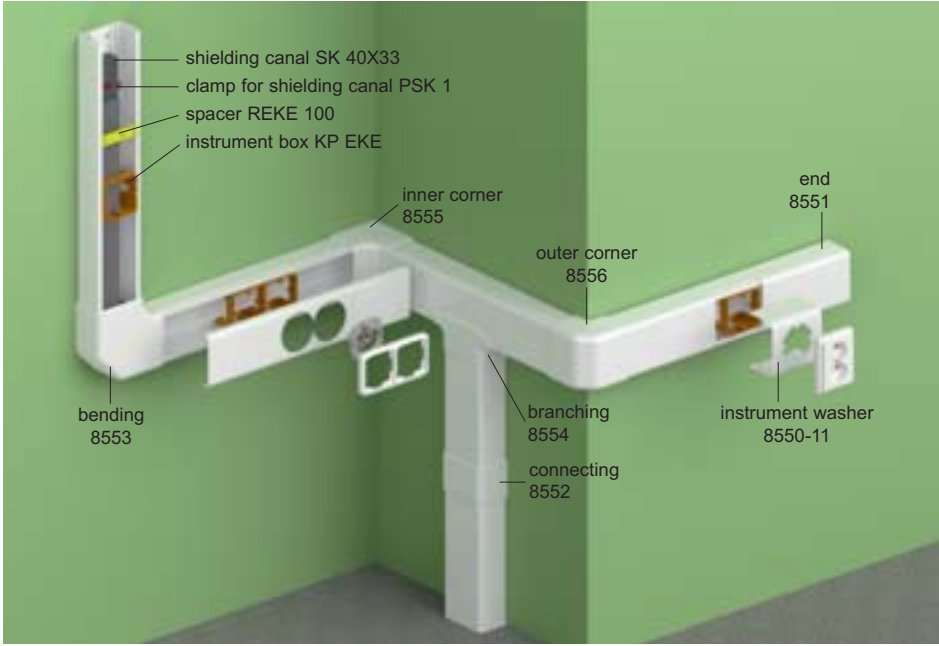

EKE 100X60

<b>MAT</b>									
PVC	-5 - +60°C	850°C	A1 - F	30 sec.	0,5 J	4600 mm <sup>2</sup>	Pb Free		IP 40

- ✓ It is designed for inserting multiple cables or cables of larger diameters.
- ✓ Possibility to insert partition wall or shielding canal.
- ✓ Possibility to insert an instrument box and subsequently mount common types of instruments.
- ✓ Spacers are included in the package – always 1 pc per 1 m.

conf.		L			description	EAN	note
		m	m				
HA	white	3	12		folie	8595057620711	
HD	white	2	8		carton	8595057620735	

Accessories			
	conf.	package	EAN
<b>8551 - end</b>			
	HB	2	8595057622418
<b>8552 - connecting</b>			
	HB	2	8595057622425
<b>8553 - bending</b>			
	HB	2	8595057622432
<b>8554 - branching</b>			
	HB	2	8595057622449
<b>8555 - inner corner</b>			
	HB	2	8595057622456
<b>8556 - outer corner</b>			
	HB	2	8595057622463
<b>REKE 100 - spacer</b>			
	HB	9	8595057626409
<b>partition wall</b>			
<b>PEKE 60</b>	<b>-C</b>	20 m	8595057627079
<b>PKS 70/60</b>	<b>XX</b>	20 m	8595057664364
<b>PEP 60</b>	<b>HD</b>	32 m	8595057668768
<b>PEP 60/K</b>	<b>S</b>	24 m	8595057668775
more information on pg. 2-57 - 2-58			
<b>shielding canal</b>			
<b>SK 40X20</b>	<b>S</b>	12 m	8595057614840
<b>SK 40X33</b>	<b>S</b>	12 m	8595057630291
more information on pg. 2-59			
<b>instrument box</b>			
<b>KP EKE</b>	<b>HB</b>	10	8595057621732
more information on pg. 2-62			
<b>instrument washer</b>			
<b>8550-11</b>	<b>HB</b>	2	8595057646667
<b>8550-12</b>	<b>HB</b>	2	8595057646674
<b>8550-13</b>	<b>HB</b>	2	8595057646681
more information on pg. 2-63			