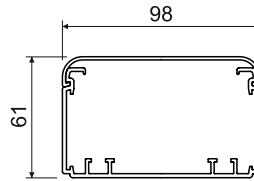

EKE 100X60

<b>MAT</b>									
PVC	-5 - +60°C	850°C	A1 - F	30 sec.	0,5 J	4600 mm <sup>2</sup>	Pb Free		IP 40

- ✓ It is designed for inserting multiple cables or cables of larger diameters.
- ✓ Possibility to insert partition wall or shielding canal.
- ✓ Possibility to insert an instrument box and subsequently mount common types of instruments.
- ✓ Spacers are included in the package – always 1 pc per 1 m.

conf.		L			description	EAN	note
		m	m				
HA	white	3	12		folie	8595057620711	
HD	white	2	8		carton	8595057620735	

Accessories			
	conf.	package	EAN
<b>8551 - end</b>			
	HB	2	8595057622418
<b>8552 - connecting</b>			
	HB	2	8595057622425
<b>8553 - bending</b>			
	HB	2	8595057622432
<b>8554 - branching</b>			
	HB	2	8595057622449
<b>8555 - inner corner</b>			
	HB	2	8595057622456
<b>8556 - outer corner</b>			
	HB	2	8595057622463
<b>REKE 100 - spacer</b>			
	HB	9	8595057626409
<b>partition wall</b>			
<b>PEKE 60</b>	<b>-C</b>	20 m	8595057627079
<b>PKS 70/60</b>	<b>XX</b>	20 m	8595057664364
<b>PEP 60</b>	<b>HD</b>	32 m	8595057668768
<b>PEP 60/K</b>	<b>S</b>	24 m	8595057668775
more information on pg. 2-57 - 2-58			
<b>shielding canal</b>			
<b>SK 40X20</b>	<b>S</b>	12 m	8595057614840
<b>SK 40X33</b>	<b>S</b>	12 m	8595057630291
more information on pg. 2-59			
<b>instrument box</b>			
<b>KP EKE</b>	<b>HB</b>	10	8595057621732
more information on pg. 2-62			
<b>instrument washer</b>			
<b>8550-11</b>	<b>HB</b>	2	8595057646667
<b>8550-12</b>	<b>HB</b>	2	8595057646674
<b>8550-13</b>	<b>HB</b>	2	8595057646681
more information on pg. 2-63			