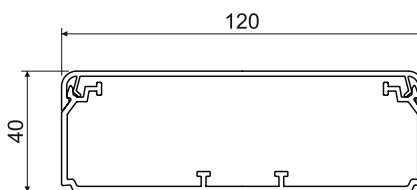

EKD 120X40

MAT
⌋
🔥
🔥
🔥
📏
📏
♻️
💣
☔

PVC -5 - +60°C 850°C A1 - F 30 sec. 0,5 J 4000 mm² IP 40

- ☑ It is designed for inserting multiple cables or cables of larger diameters.
- ☑ Possibility to insert PEKD 40 partition walls.
- ☑ Spacers are included in the package – always 1 pc per 1 m.

conf.	🏠	L		📦	description	EAN	note
		m	m				
HA	white	3	30		folie	8595057699311	
HD	white	2	8		carton	8595057690615	

Accessories			
	conf.	package	EAN
8581 - end			
	HB	2	8595057690622
8582 - connecting			
	HB	2	8595057690639
8583 - bending			
	HB	2	8595057690646
8584 - branching			
	HB	2	8595057690653
8584/EKD - transition branching			
	HB	2	8595057690684
8585 - inner corner (variable ±10°)			
	HB	2	8595057690660
8586 - outer corner (variable ±10°)			
	HB	2	8595057690677
REKO 120X40 - spacer			
	HB	100	8595057690714
PEKD 40 - partition wall			
	-C	20 m	8595057690448
more information on pg. 2-57			